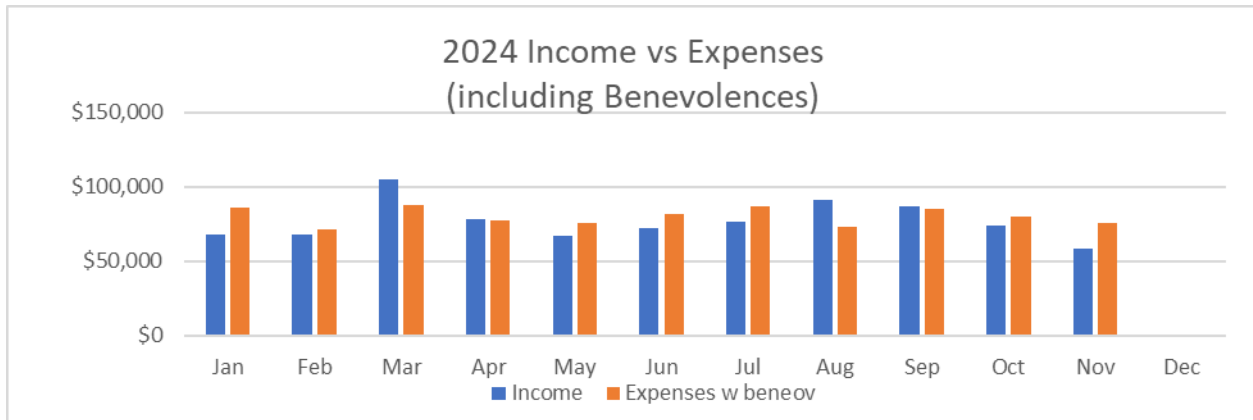

3 year comparison through November of each year

	2022	2023	2024
Income	$760,281	$826,878	$846,645
Expense	$764,619	$840,529	$880,253
Difference	-$4,338	-$13,651	-$33,608