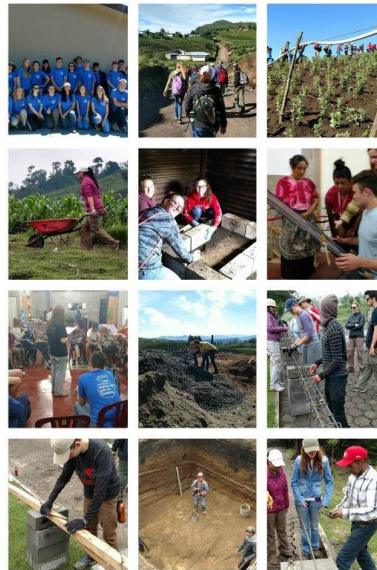

Past trips have included service with the Blackfeet Tribe in Montana, building stoves and helping with a water project for the Mayan people of the Guatemalan Highlands, and helping citizens living in economically depressed areas of Detroit and Houston.

Your organization can help us by making a tax deductible donation of goods and/or services for our annual Youth Servant Trip Auction to be held in March 2023. The funds from the Auction support these annual service trips, and your donation helps us make this trip and others possible for anyone, regardless of any financial barrier they may have. We hope it also blesses you with the chance to connect with customers and to give in a way that is meaningful to you.

Thank you for your support.

Sincerely,

Carissa Robideaux
Auction Coordinator
(909) 238-9411
coryandcarissa@gmail.com

Jonathan Sansgaard
Pastor, Youth and Family Ministries
(360)692-9263
pastorjonathan@silverdalelutheran.org