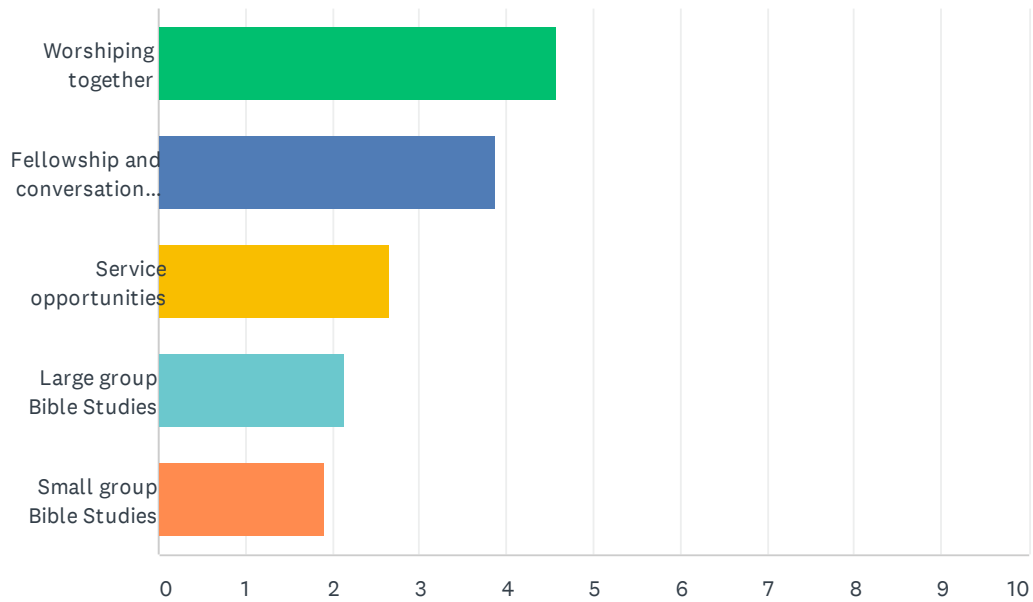

Q2 What have you missed most during the past three months? (rank from 1-5 with 1 being what you miss the most)

Answered: 162 Skipped: 4

	1	2	3	4	5	TOTAL	SCORE
Worshipping together	75.32% 116	16.23% 25	3.25% 5	1.95% 3	3.25% 5	154	4.58
Fellowship and conversation with others	19.48% 30	57.79% 89	16.23% 25	3.90% 6	2.60% 4	154	3.88
Service opportunities	3.68% 5	13.24% 18	43.38% 59	23.53% 32	16.18% 22	136	2.65
Large group Bible Studies	1.63% 2	7.32% 9	20.33% 25	44.72% 55	26.02% 32	123	2.14
Small group Bible Studies	3.20% 4	6.40% 8	18.40% 23	21.60% 27	50.40% 63	125	1.90