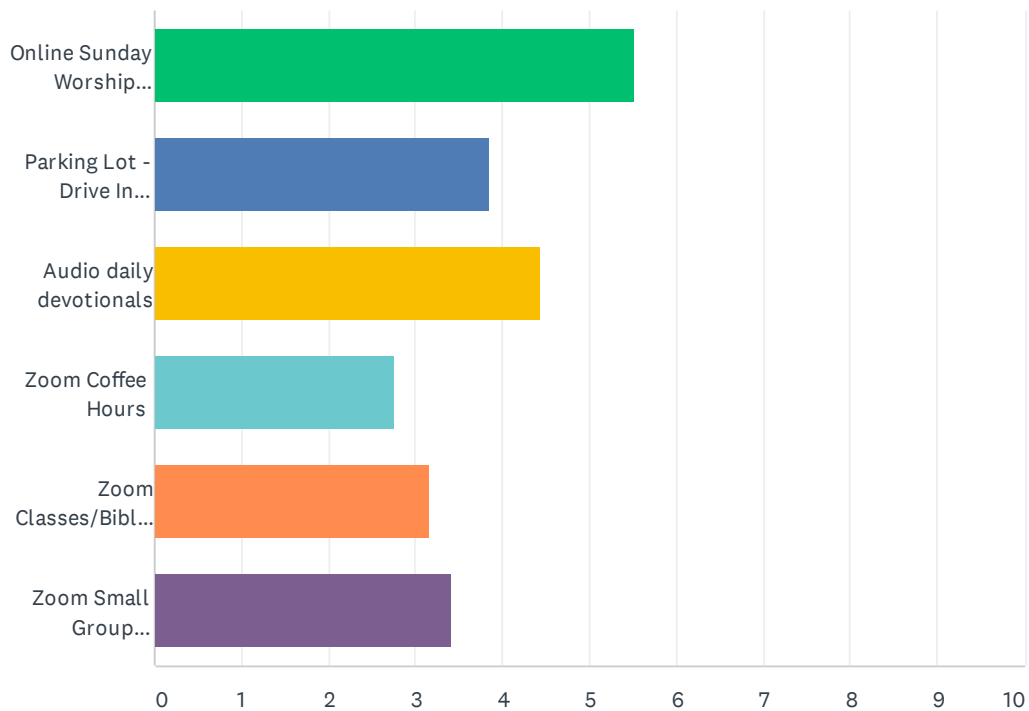

Answered: 166 Skipped: 0

ANSWER CHOICES	RESPONSES	
Yes	40.36%	67
No (if "no" click all that apply)	32.53%	54
I'm really happy with current offerings	25.30%	42
I feel it is still too risky for us to gather together	30.72%	51
I'm in a "high risk" population	39.16%	65
Other (please specify)	13.86%	23
Total Respondents: 166		

Q2 What have you missed most during the past three months? (rank from 1-5 with 1 being what you miss the most)

Answered: 162 Skipped: 4

	1	2	3	4	5	TOTAL	SCORE
Worshipping together	75.32% 116	16.23% 25	3.25% 5	1.95% 3	3.25% 5	154	4.58
Fellowship and conversation with others	19.48% 30	57.79% 89	16.23% 25	3.90% 6	2.60% 4	154	3.88
Service opportunities	3.68% 5	13.24% 18	43.38% 59	23.53% 32	16.18% 22	136	2.65
Large group Bible Studies	1.63% 2	7.32% 9	20.33% 25	44.72% 55	26.02% 32	123	2.14
Small group Bible Studies	3.20% 4	6.40% 8	18.40% 23	21.60% 27	50.40% 63	125	1.90

Q3 We welcome you to provide any comments or feedback to the above question

Answered: 60 Skipped: 106

Q4 What ministries have you utilized most during this time? (rank from 1-6 with 1 being what you use the most). Leave blank if you do not use them.

Answered: 163 Skipped: 3

	1	2	3	4	5	6	TOTAL	SCORE
Online Sunday Worship Services	77.12% 118	13.07% 20	2.61% 4	1.96% 3	1.96% 3	3.27% 5	153	5.52
Parking Lot - Drive In worship services	12.64% 11	34.48% 30	16.09% 14	12.64% 11	9.20% 8	14.94% 13	87	3.84
Audio daily devotionals	10.69% 14	41.22% 54	32.82% 43	12.21% 16	2.29% 3	0.76% 1	131	4.44
Zoom Coffee Hours	4.92% 3	8.20% 5	18.03% 11	19.67% 12	26.23% 16	22.95% 14	61	2.77
Zoom Classes/Bible Studies	1.27% 1	18.99% 15	22.78% 18	22.78% 18	20.25% 16	13.92% 11	79	3.16
Zoom Small Group gatherings (like youth nights, small groups, choirs, etc.)	18.06% 13	15.28% 11	18.06% 13	9.72% 7	15.28% 11	23.61% 17	72	3.40