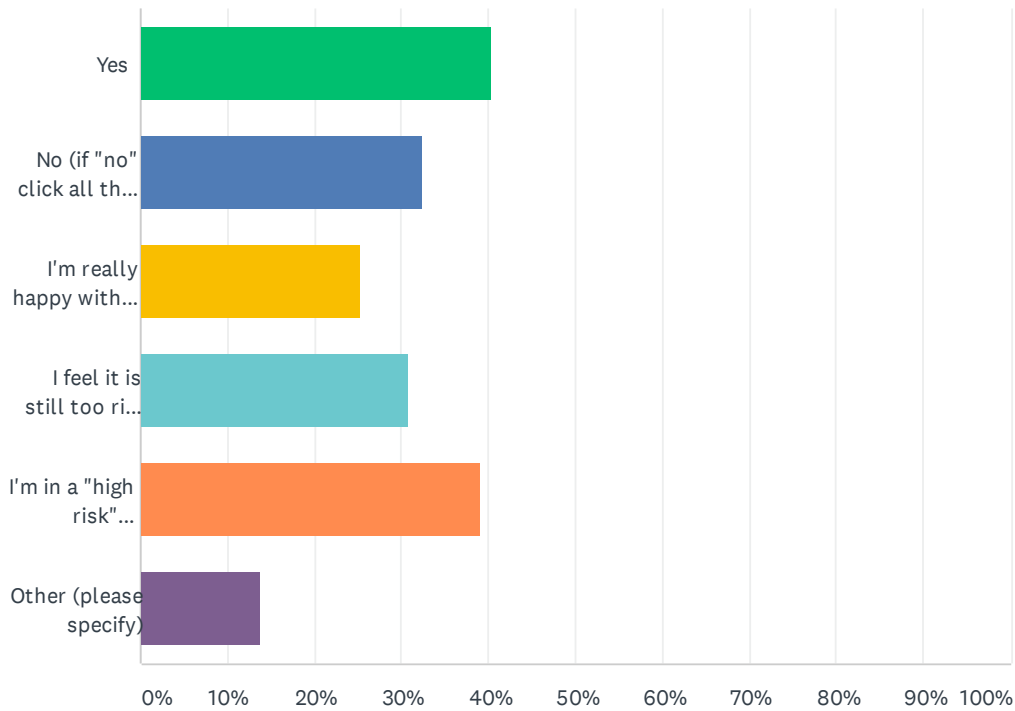

Q1 Would you attend a worship service in the sanctuary with limited attendance, where all are required to wear masks and keep approximately 6 ft distance from each other in addition to following other CDC guidelines?

Answered: 166 Skipped: 0

ANSWER CHOICES	RESPONSES	
Yes	40.36%	67
No (if "no" click all that apply)	32.53%	54
I'm really happy with current offerings	25.30%	42
I feel it is still too risky for us to gather together	30.72%	51
I'm in a "high risk" population	39.16%	65
Other (please specify)	13.86%	23
Total Respondents: 166		